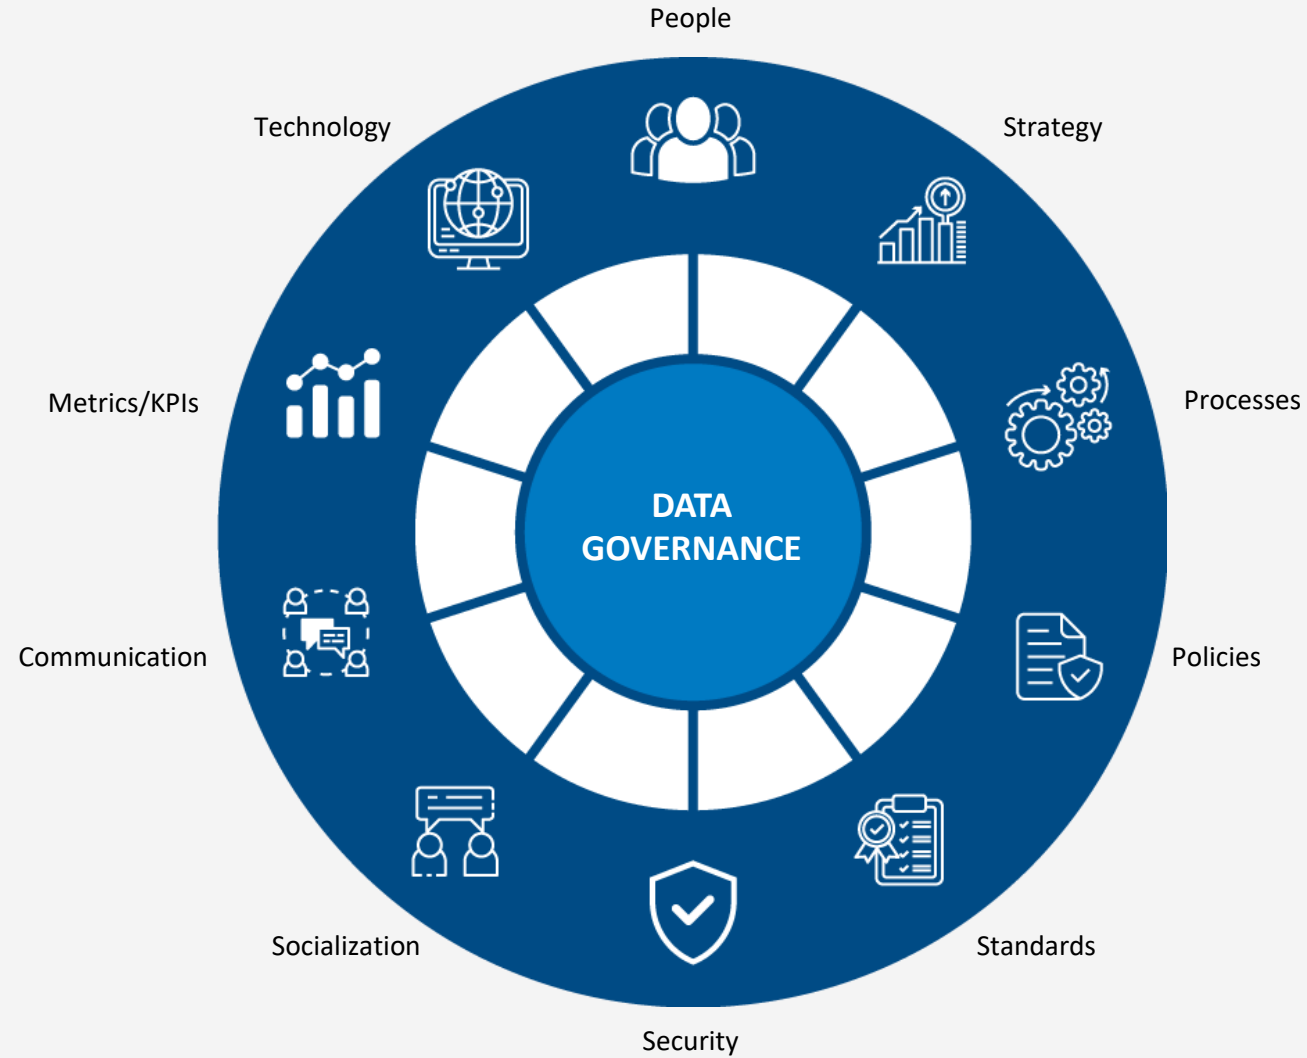

DATA ENGINEERING, MANAGEMENT & GOVERNANCE