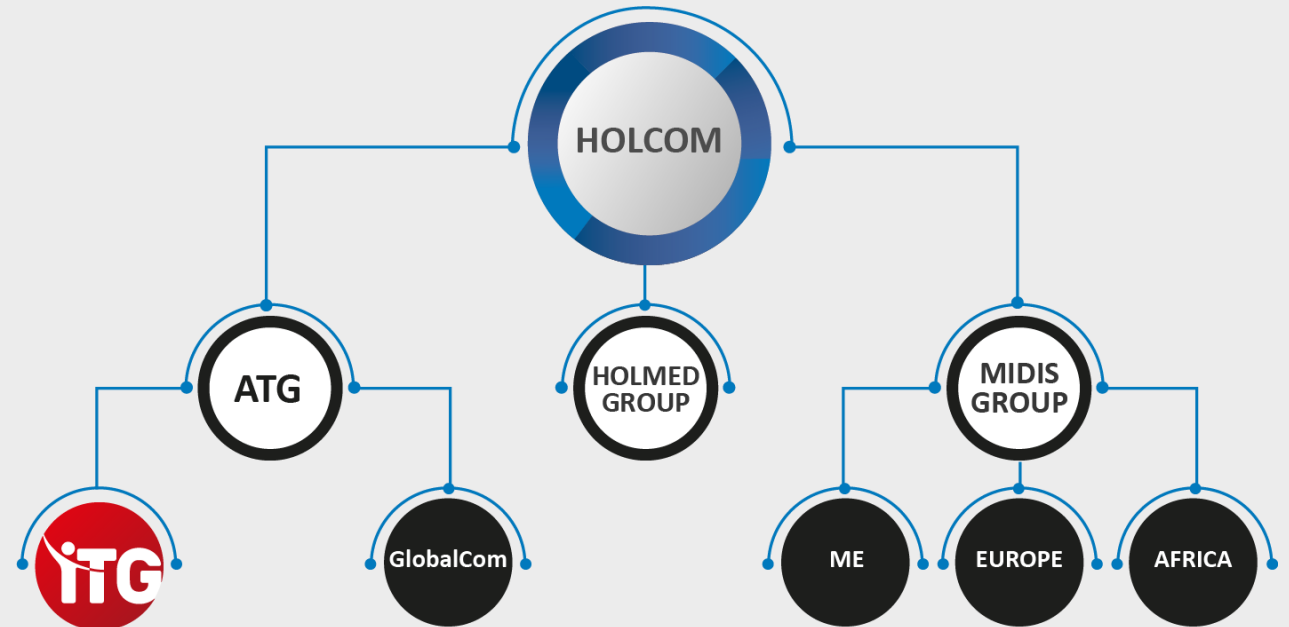

The logo for AMIST, featuring the word "AMIST" in a bold, blue, sans-serif font. The letter "A" is stylized with a white diagonal line cutting through it from the top-left to the bottom-right. The letters "M", "I", "S", and "T" are solid blue. The logo is positioned in the upper left quadrant of the page.

AMIST

An ITG Company

CORPORATE PROFILE 2026

Dr. Zaher Boustani
General Manager

OUR ROOTS

OUR SOLUTIONS TREE

Also available as a CLOUD-based service

INTERNATIONAL PRESENCE

Data Bases & Systems
Oracle DB, EBS & Middleware

DATA ENGINEERING, MANAGEMENT & GOVERNANCE

DATA ENGINEERING, MANAGEMENT & GOVERNANCE

DATA ANALYTICS & THE PROCESS

01

Assessment &
Road Map

02

Data Management &
Governance