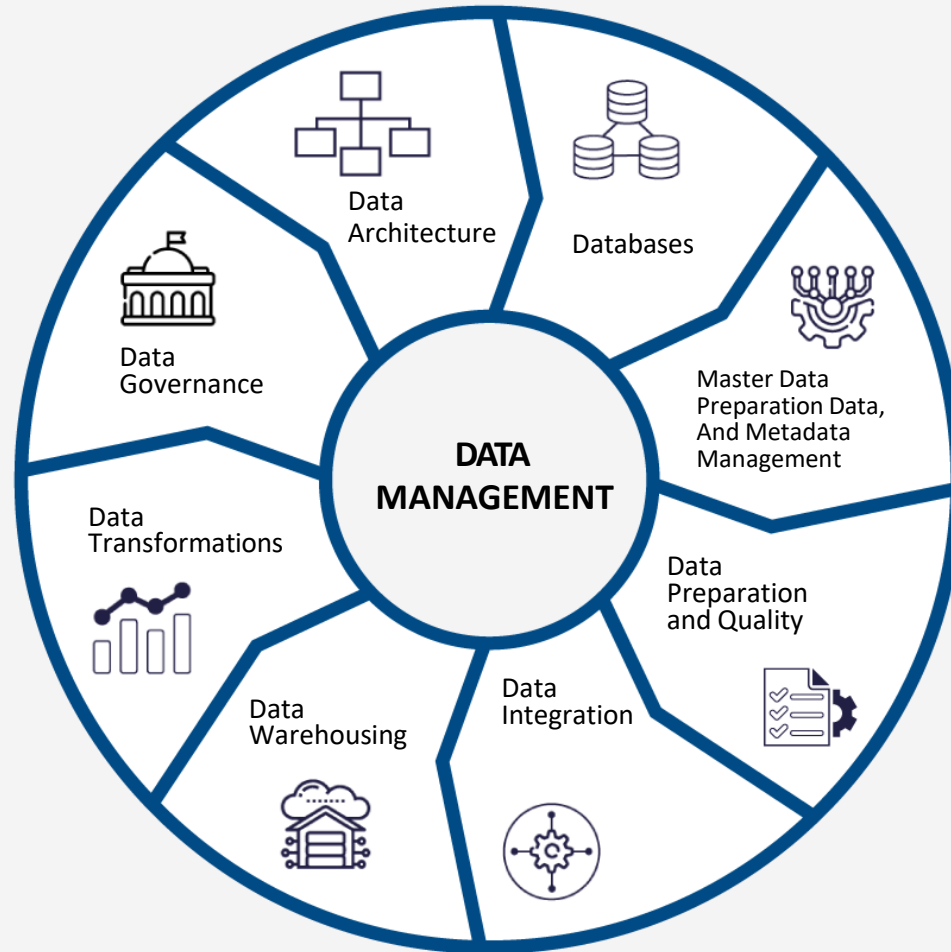

DATA ENGINEERING, MANAGEMENT & GOVERNANCE