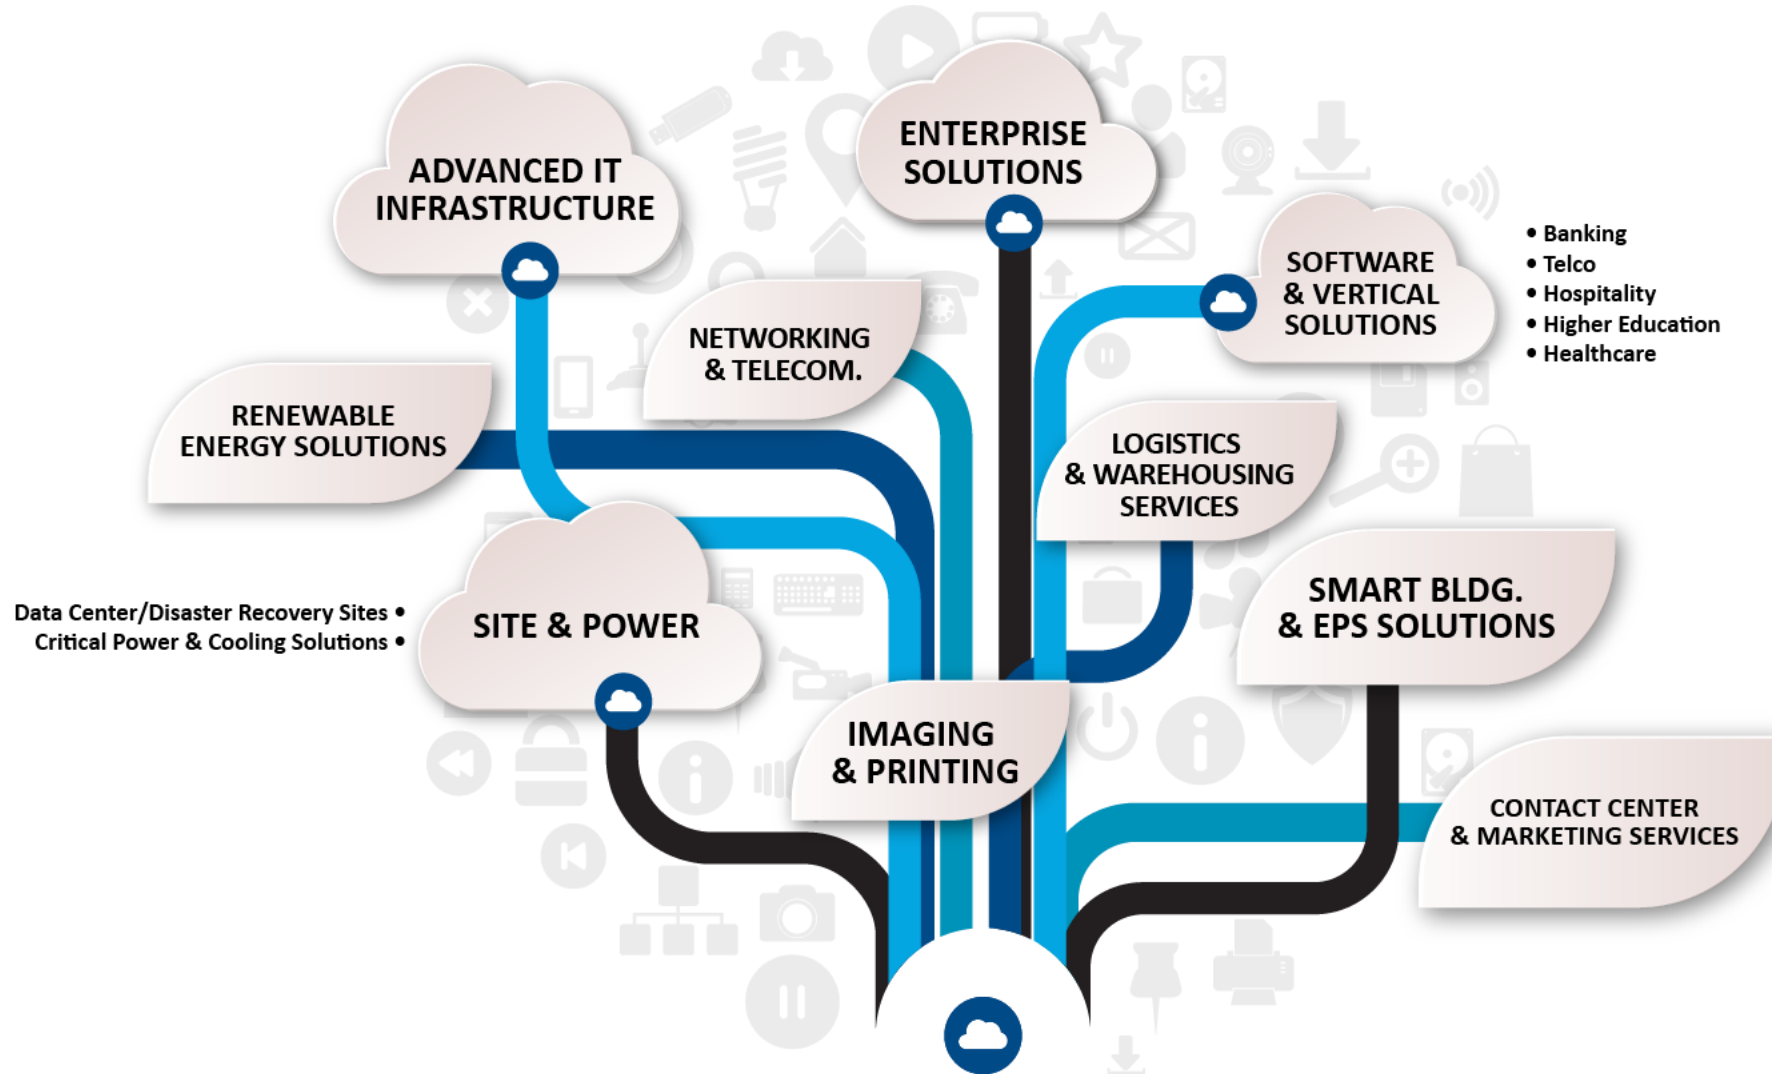

OUR SOLUTIONS TREE

Also available as a CLOUD-based service