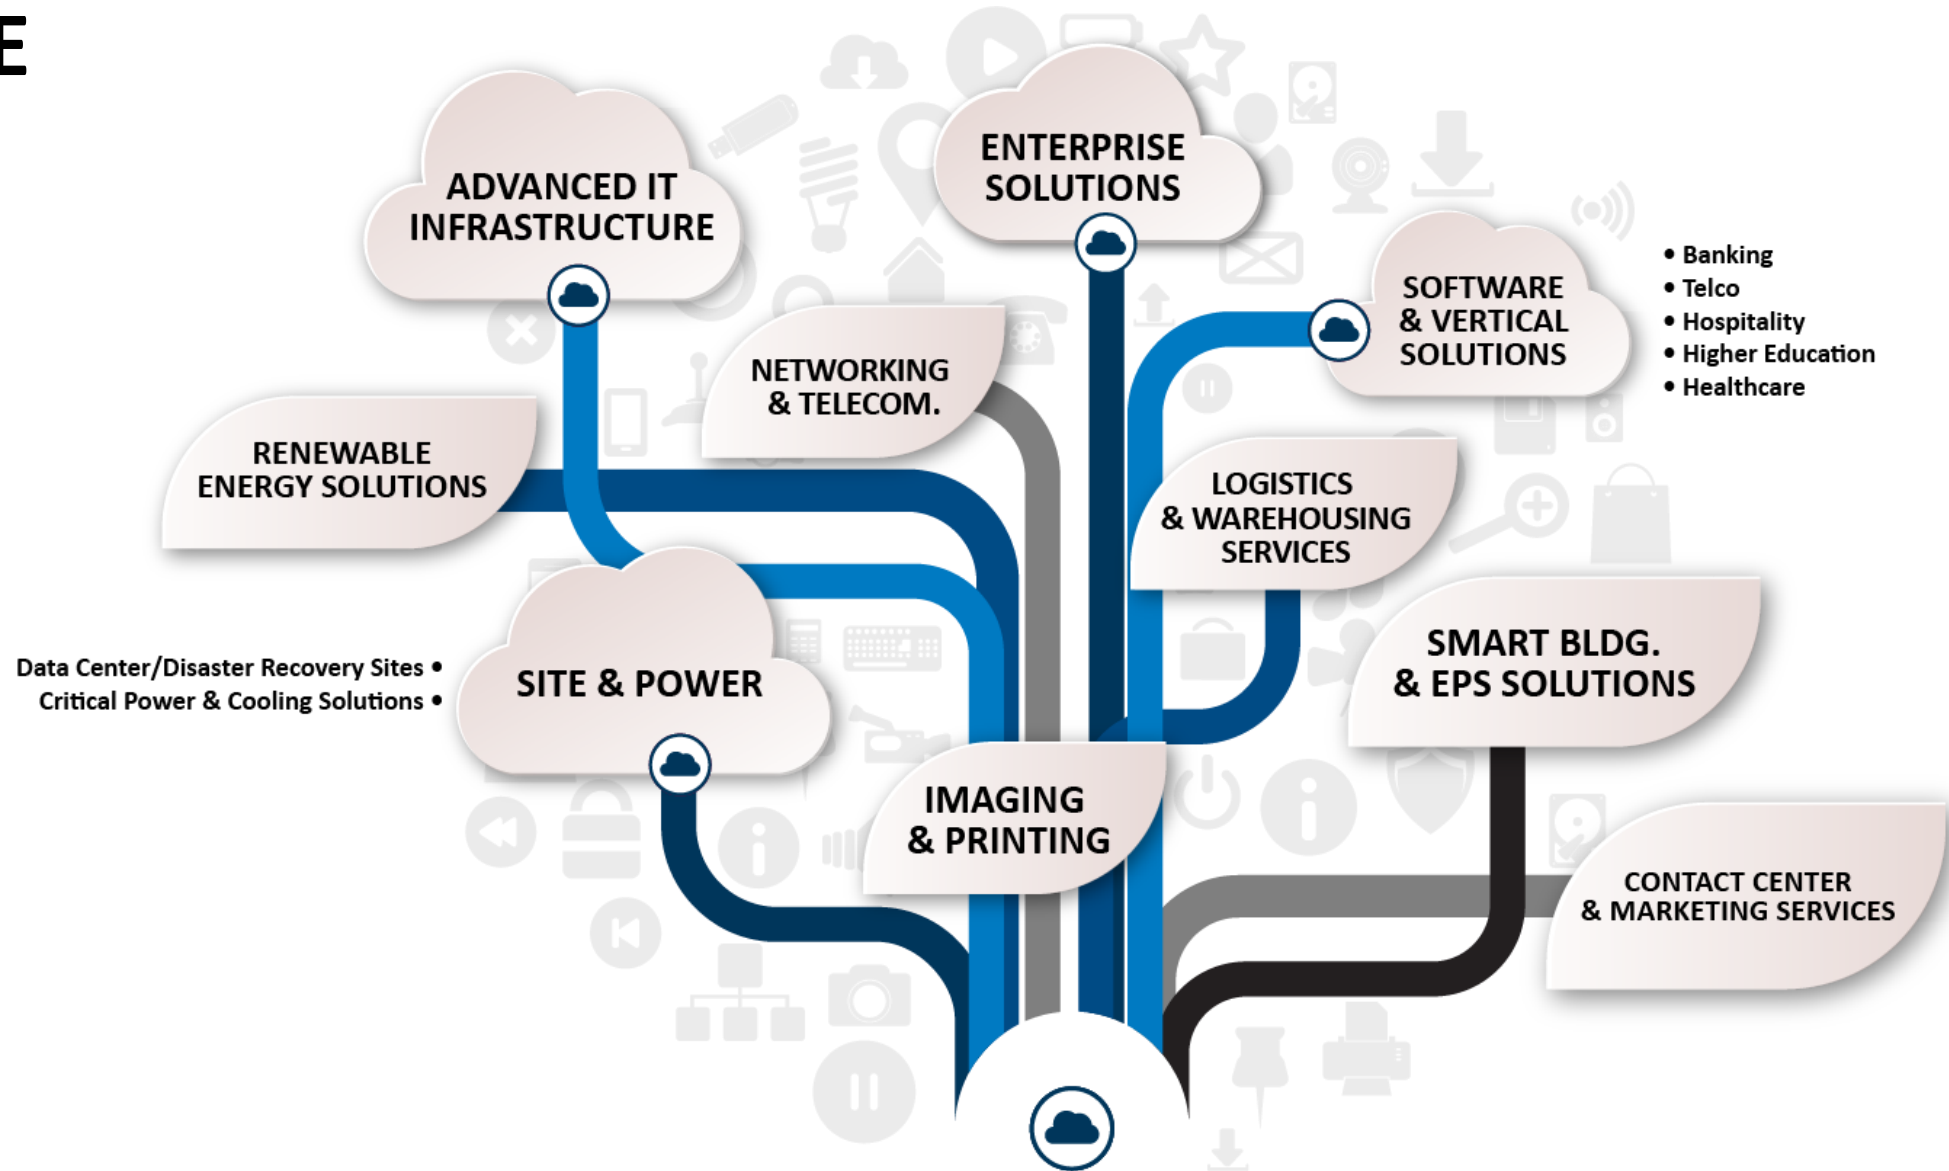

COROPORATE PROFILE 2026

Dr. Zaher Boustani
General Manager

OUR ROOTS

OUR SOLUTIONS TREE

Also available as a CLOUD-based service

INTERNATIONAL PRESENCE

OUR AFFILIATES

Software & Solutions

Lebanon & Levant

TECHNOLOGY EXPERTISE

Data Engineering, Management & Big Data
Talend, Denodo, Cloudera, Informatica

Data Visualisation & Analytics
Tableau, Power BI, Oracle Data Analytics

Data Bases & Systems
Oracle DB, EBS & Middleware

Virality

DATA ENGINEERING, MANAGEMENT & GOVERNANCE

DATA ENGINEERING, MANAGEMENT & GOVERNANCE

DATA ANALYTICS & THE PROCESS

01

Assessment &
Road Map

02

Data Management &
Governance

03

Self-Service
Data Analytics

04

Strategic
Dashboard

05

Data Management &
Governance

ORACLE SERVICES

ADVISORY ORGANIZATIONAL & DIGITAL TRANSFORMATION