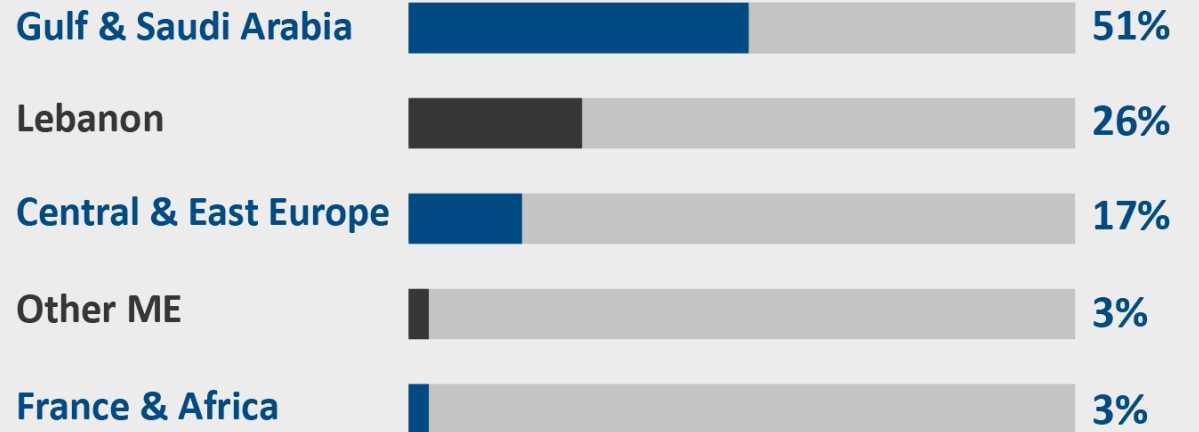

COROPORATE PROFILE 2026

Dr. Zaher Boustani
General Manager

OUR ROOTS

OUR SOLUTIONS TREE

Also available as a CLOUD-based service

INTERNATIONAL PRESENCE

OUR AFFILIATES

Software & Solutions