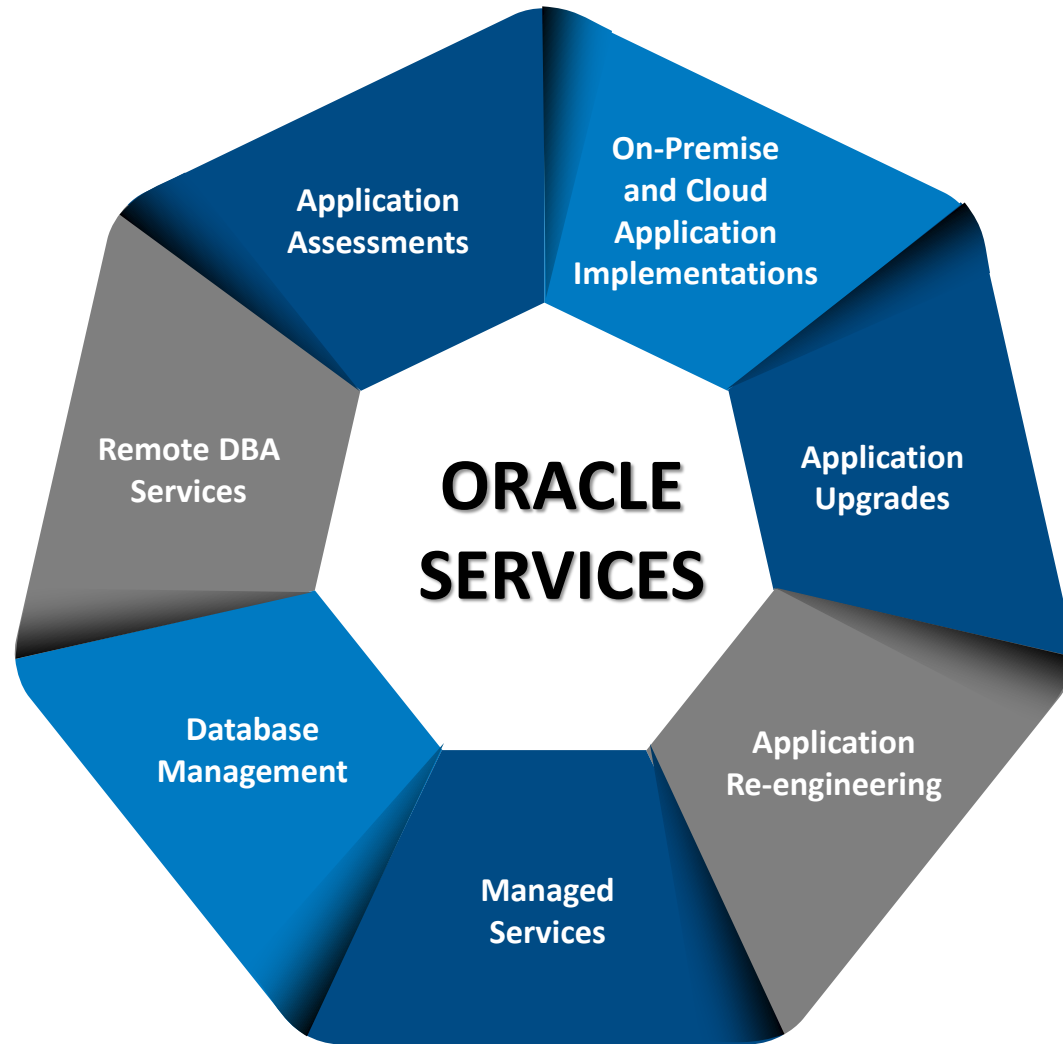

ORACLE SERVICES