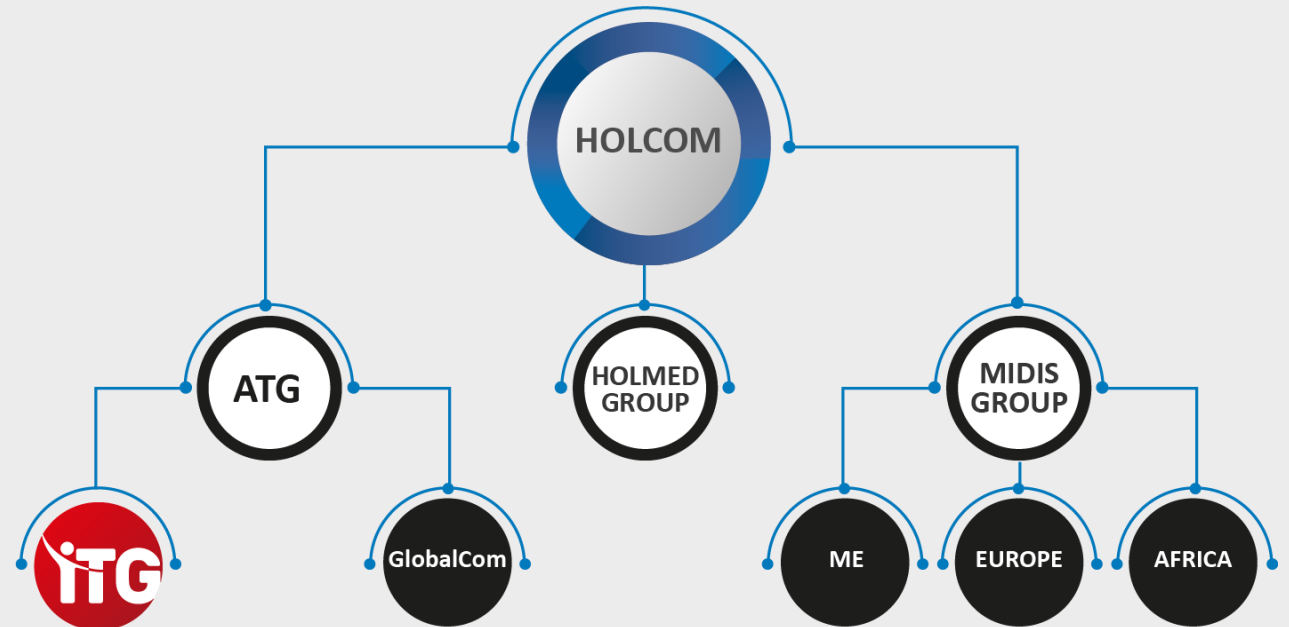

COROPORATE PROFILE 2026

Dr. Zaher Boustani
General Manager

OUR ROOTS

OUR SOLUTIONS TREE

Also available as a CLOUD-based service

INTERNATIONAL PRESENCE

OUR AFFILIATES

Software & Solutions

Lebanon & Levant

TECHNOLOGY EXPERTISE

Data Engineering, Management & Big Data
Talend, Denodo, Cloudera, Informatica

Data Visualisation & Analytics
Tableau, Power BI, Oracle Data Analytics

Data Bases & Systems
Oracle DB, EBS & Middleware

THE BIG DATA

BIG DATA

Volume

Value

Veracity

Visualization

Variety

Velocity

Virality

DATA ENGINEERING, MANAGEMENT & GOVERNANCE

DATA ENGINEERING, MANAGEMENT & GOVERNANCE

DATA ANALYTICS & THE PROCESS

01

Assessment &
Road Map

02

Data Management &
Governance