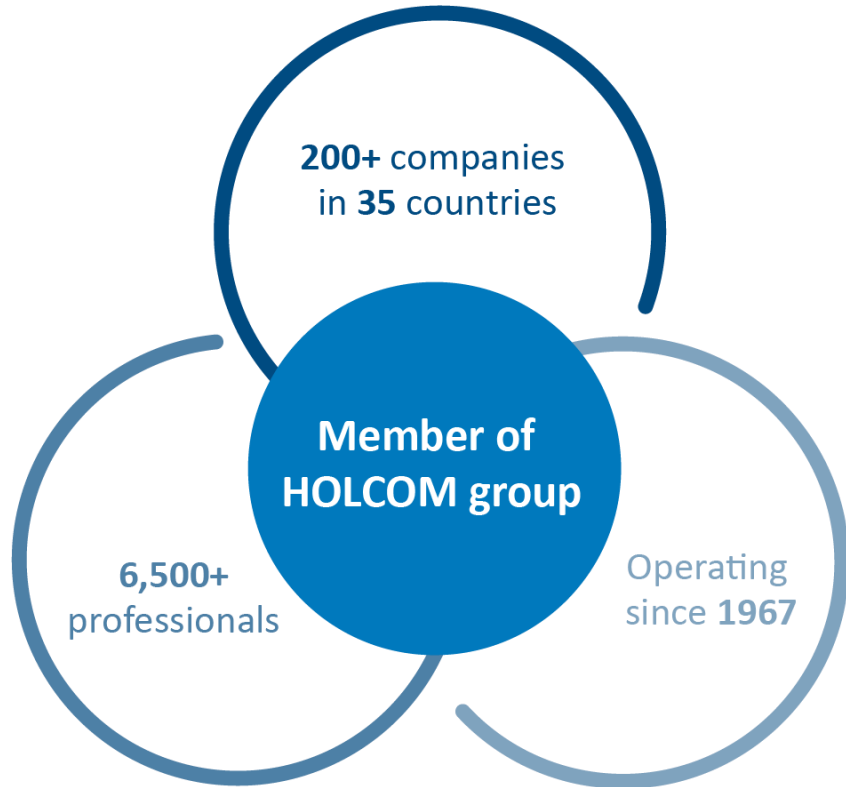

COROPORATE PROFILE 2026

Dr. Zaher Boustani
General Manager

OUR ROOTS

OUR SOLUTIONS TREE

Also available as a CLOUD-based service

INTERNATIONAL PRESENCE

OUR AFFILIATES

Software & Solutions