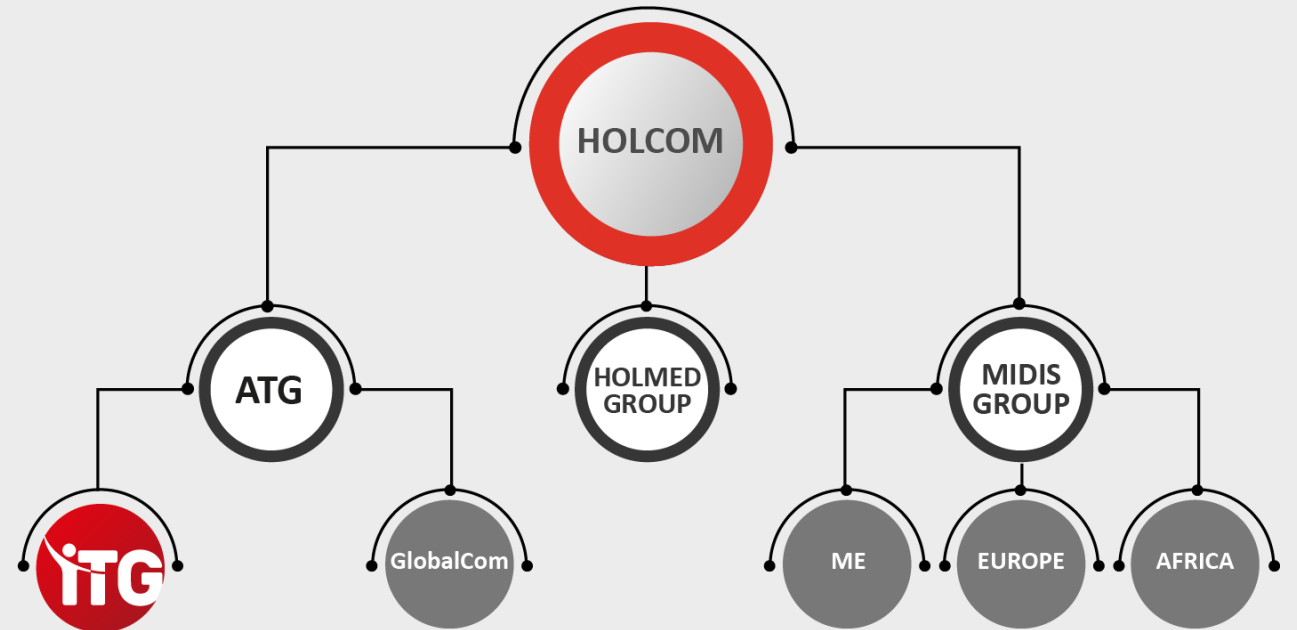

Discover the simplified difference  
Connect with our services

# OUR ROOTS

Xtreme is the warehousing & distribution entity within ITG Holding