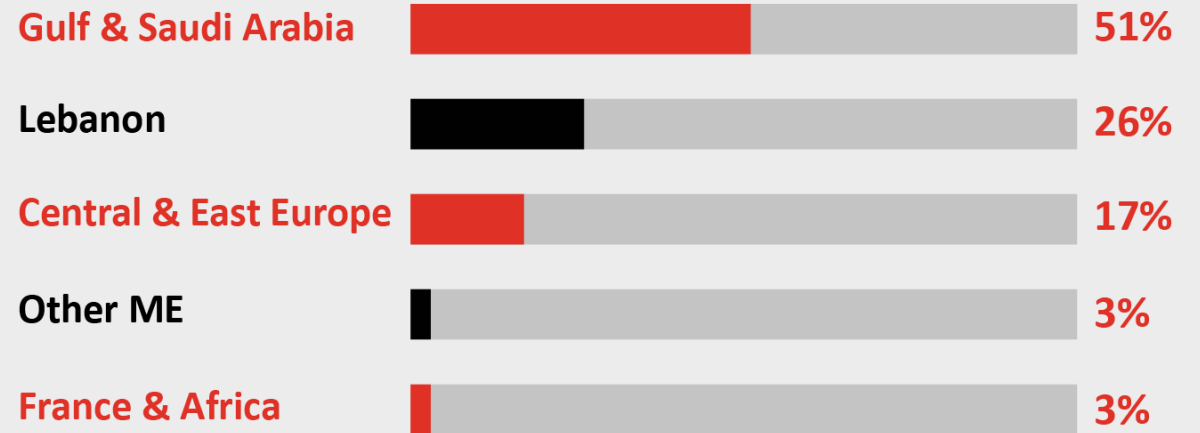

# OUR ROOTS

Xtreme is the warehousing & distribution entity within ITG Holding