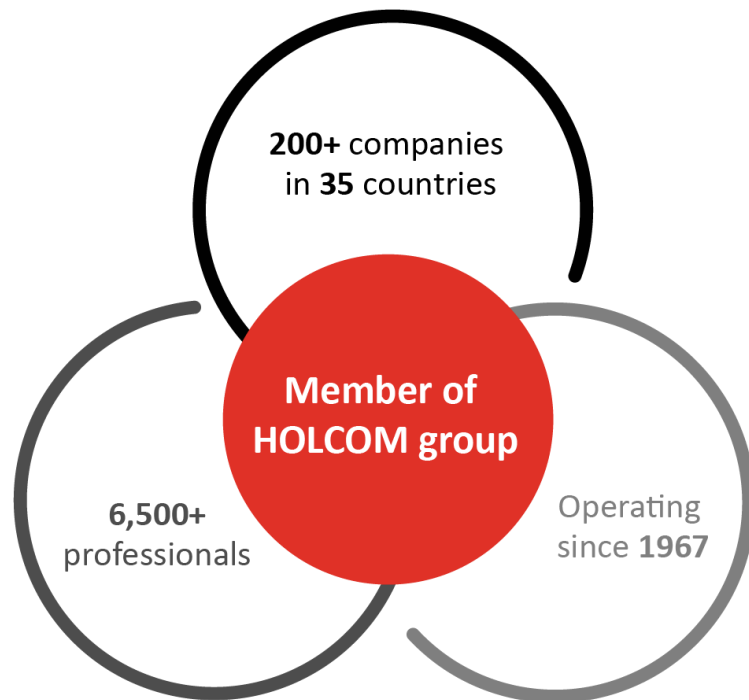

# OUR ROOTS

Xtreme is the warehousing & distribution entity within ITG Holding