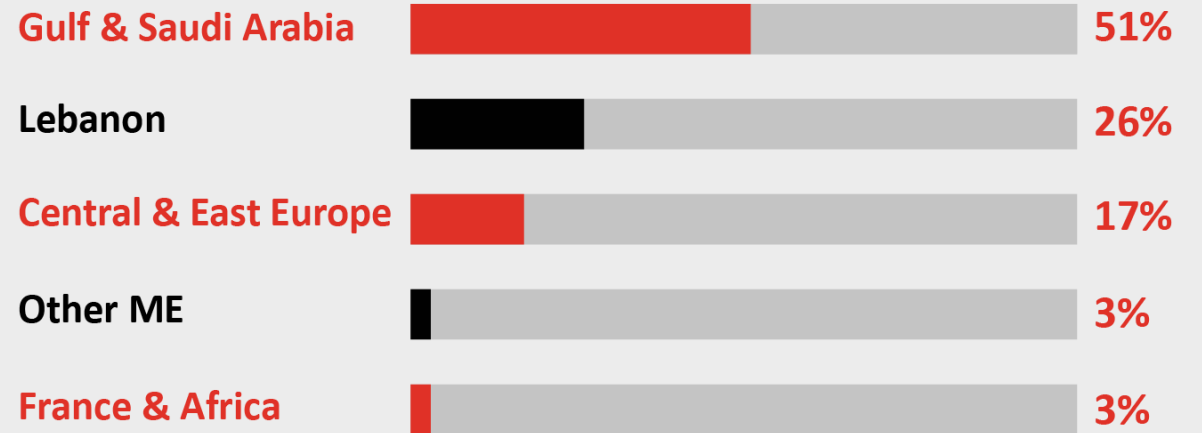

# OUR ROOTS

Xtreme is the warehousing & distribution entity within ITG Holding