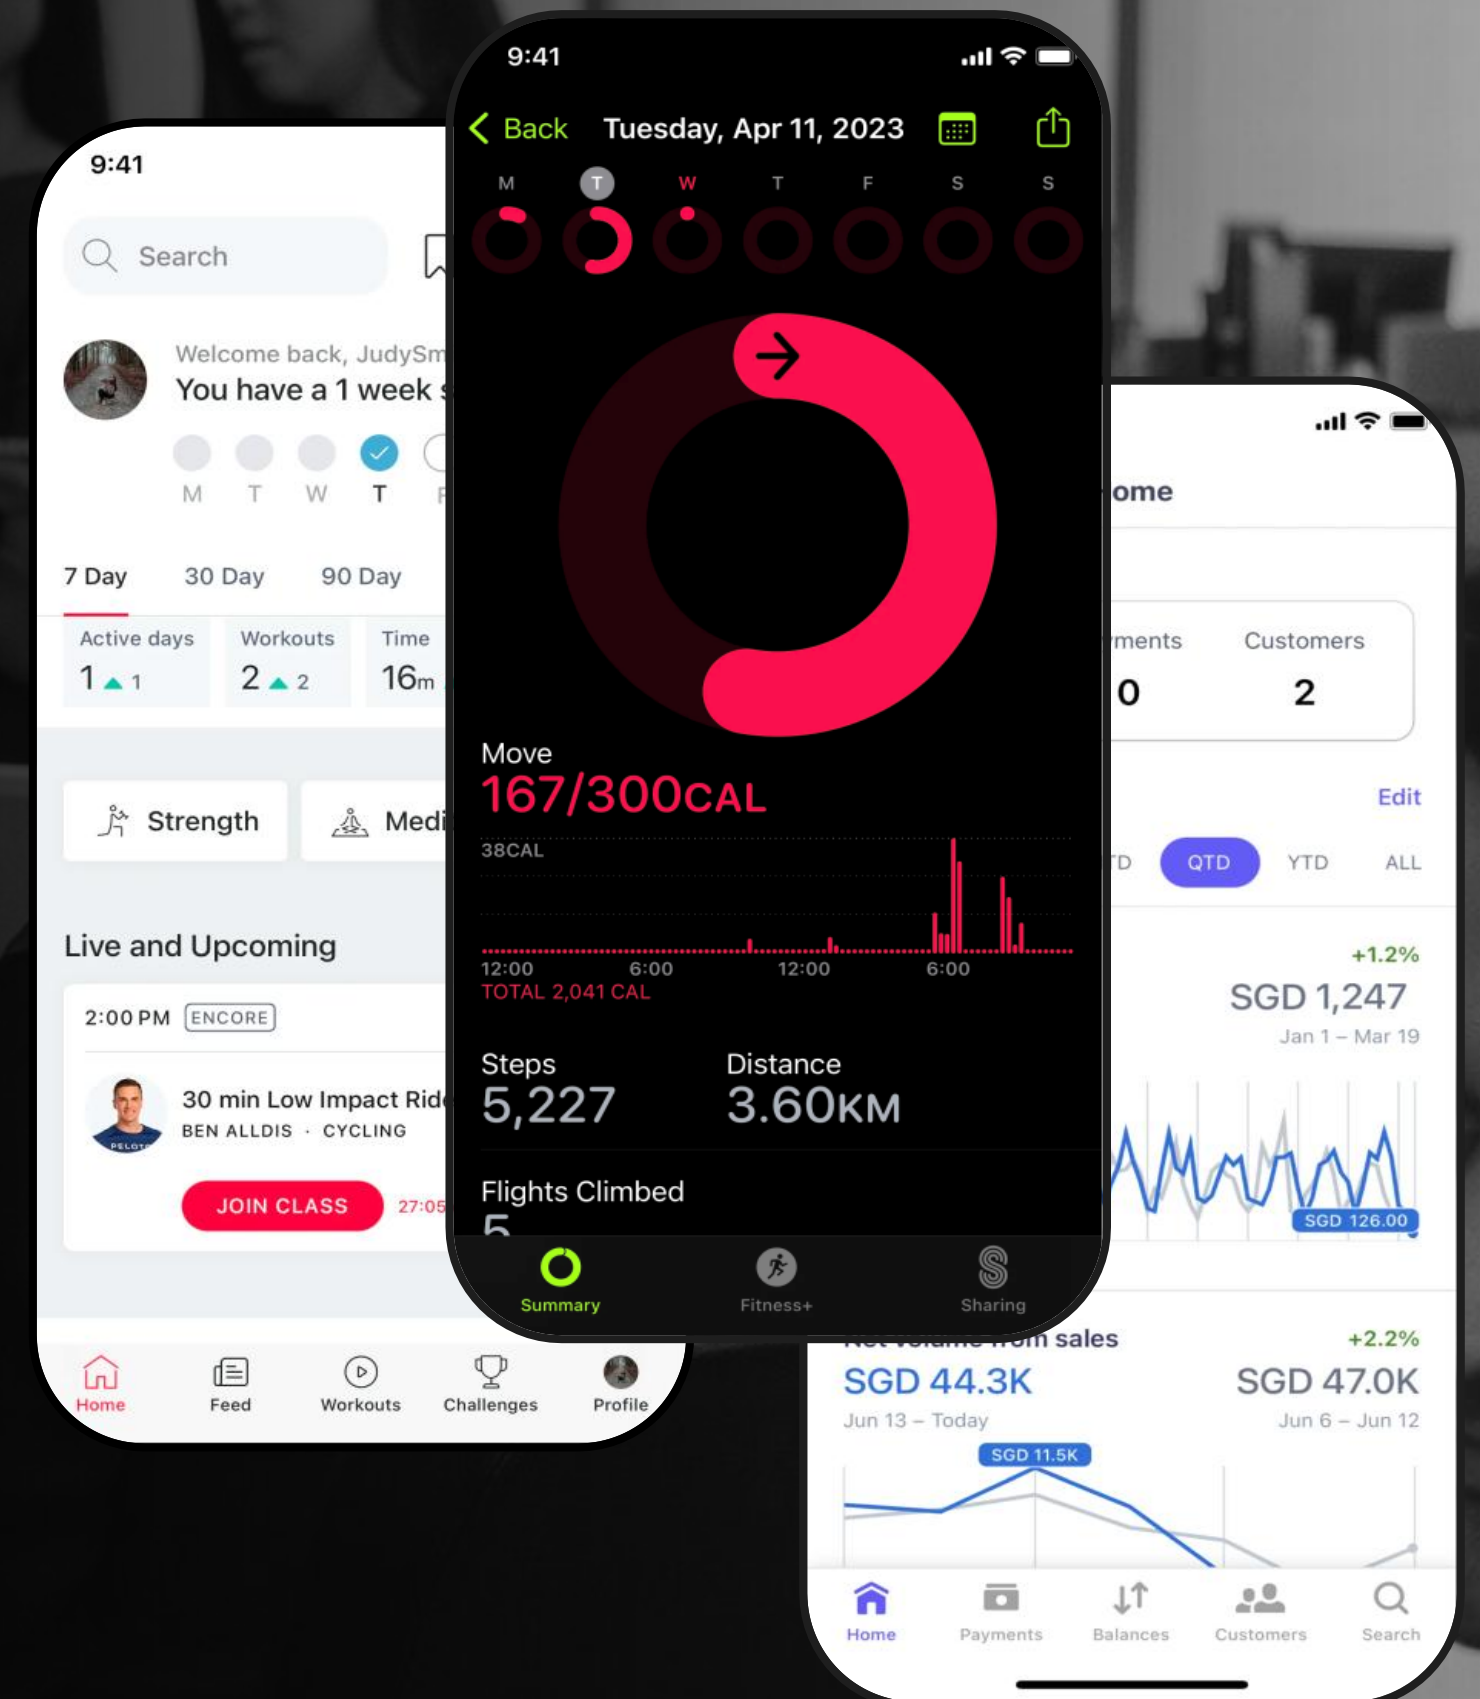

Empowering businesses to differentiate themselves and achieve their objectives through iOS development tools

Expand your customer reach on widely-used Android mobile devices with Chetu's comprehensive Android mobile app development services, covering integration, implementation, and ongoing support

Specialized in engineering mobile applications, including Windows-based IoT consumer and industrial mobile apps, harnessing the capabilities of Microsoft technology