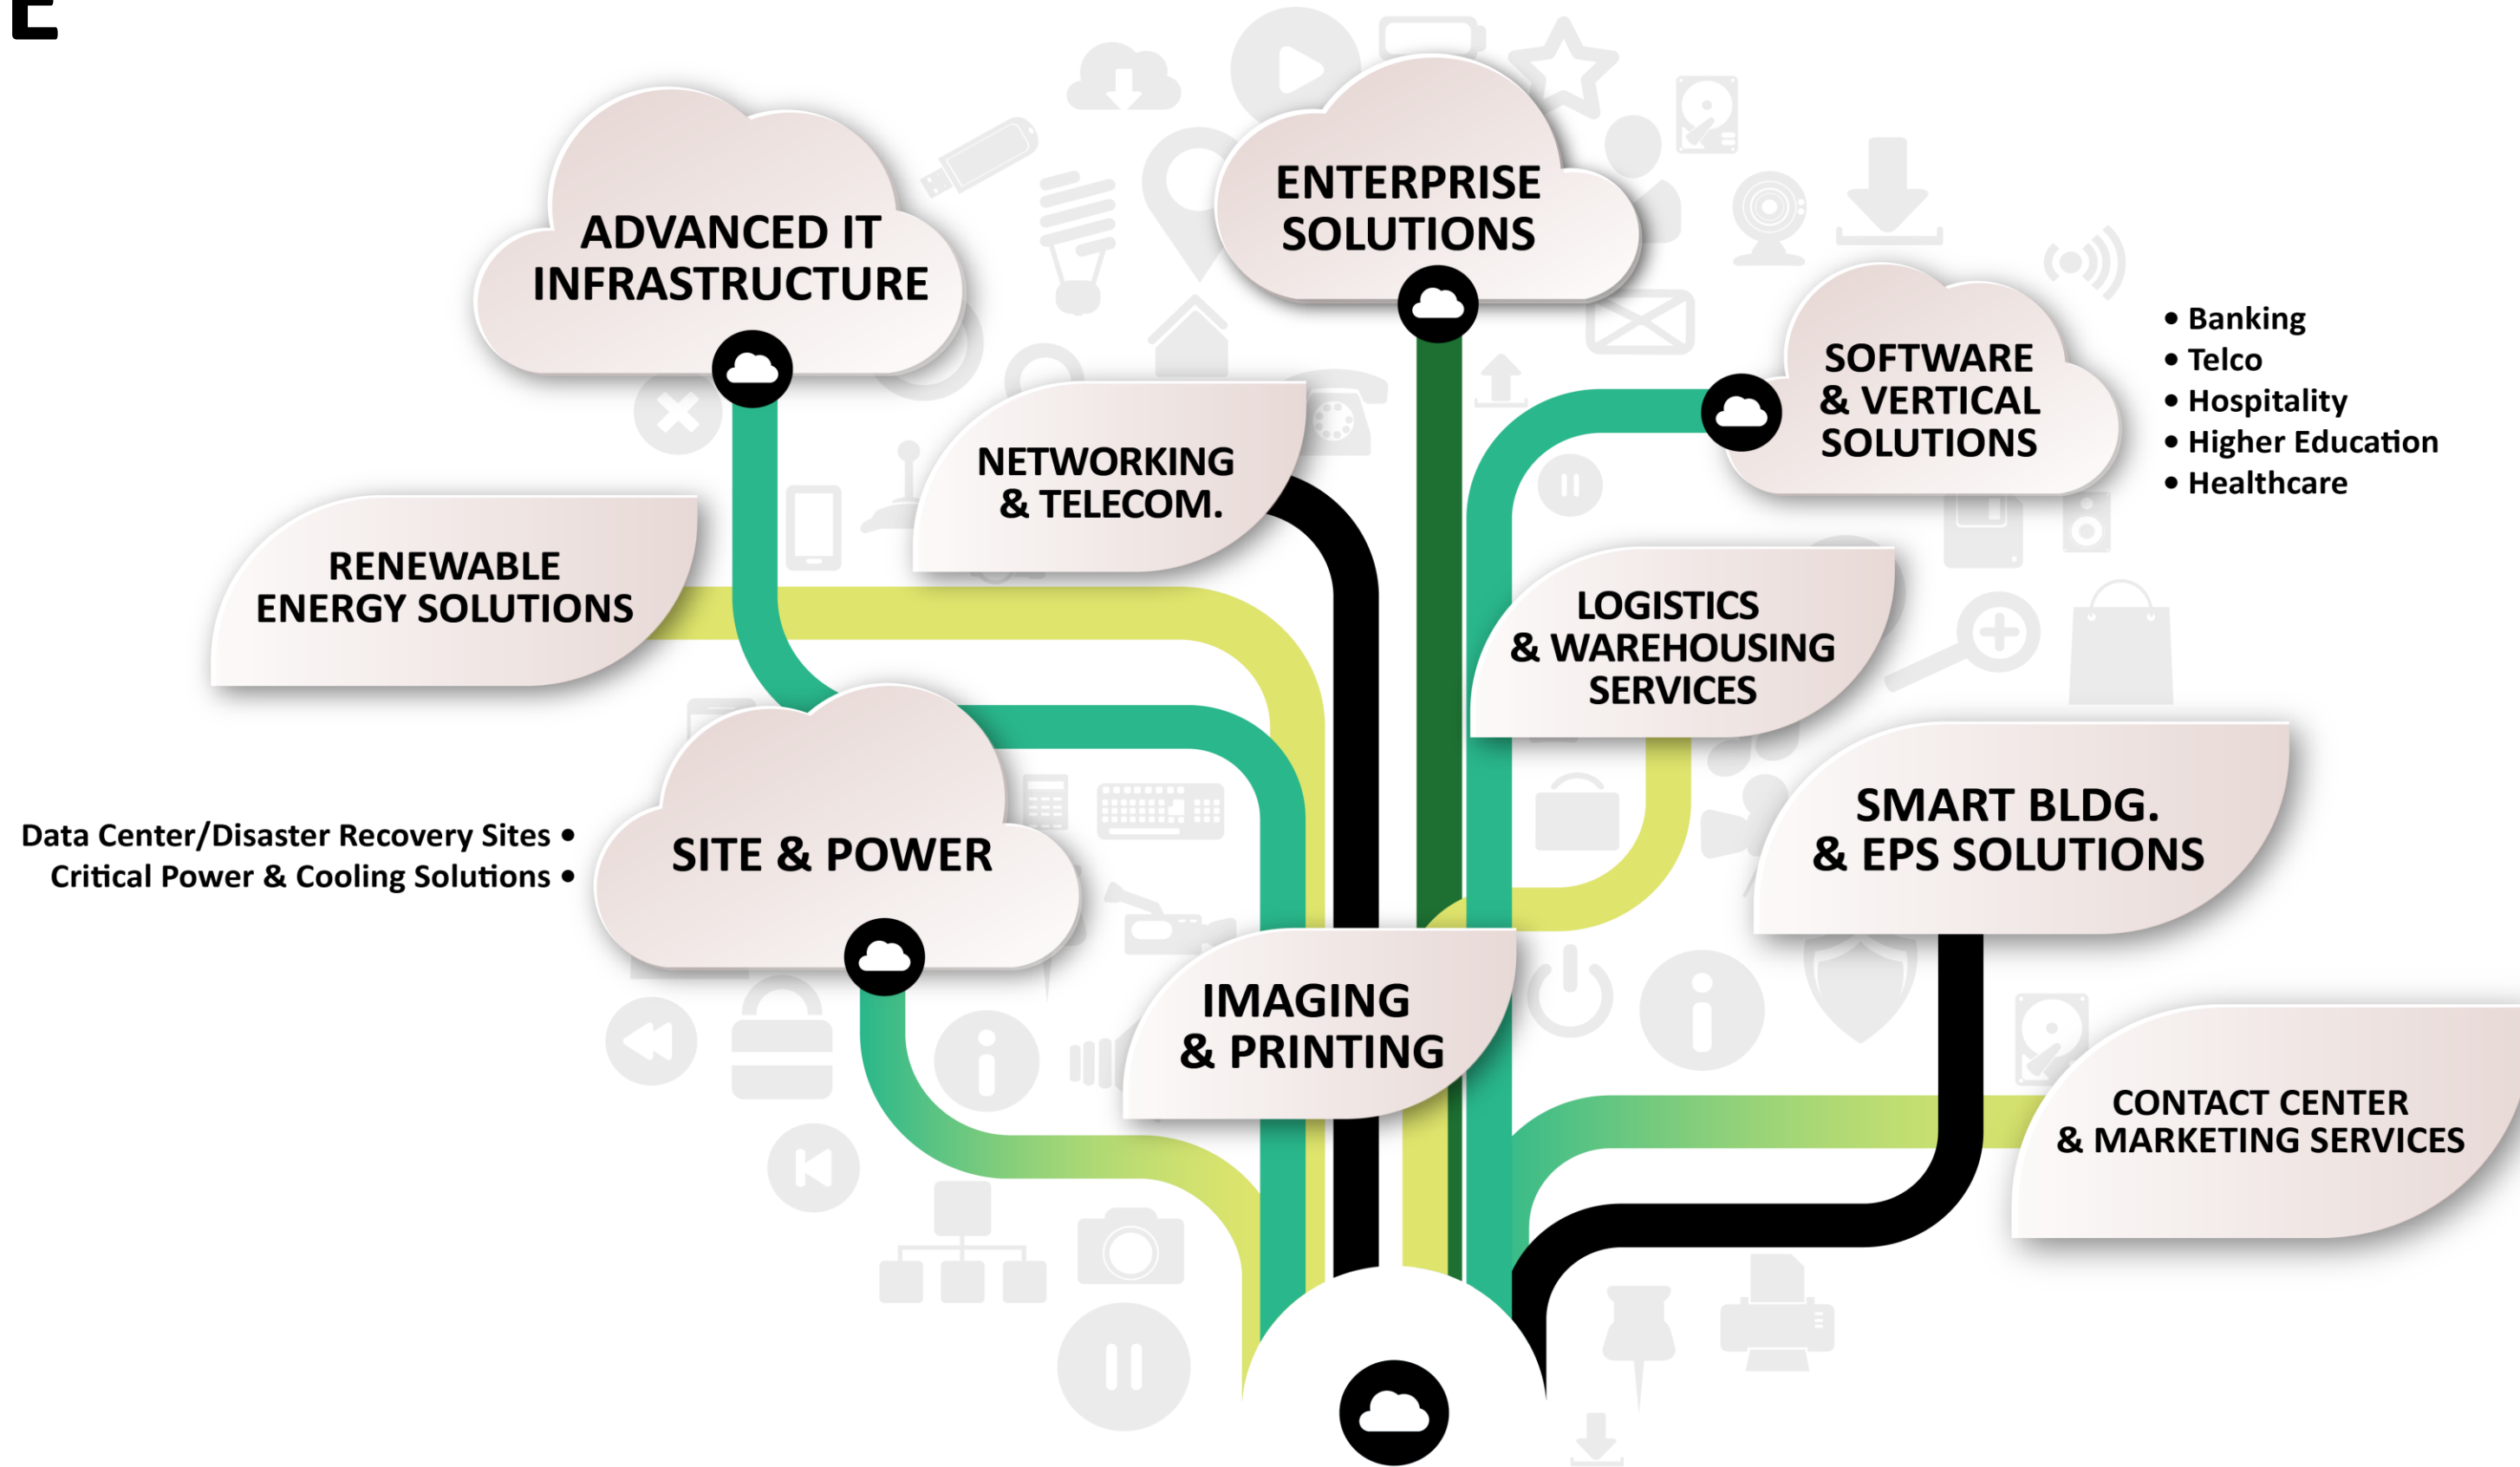

OUR SOLUTION TREE

Also available as a CLOUD-based service