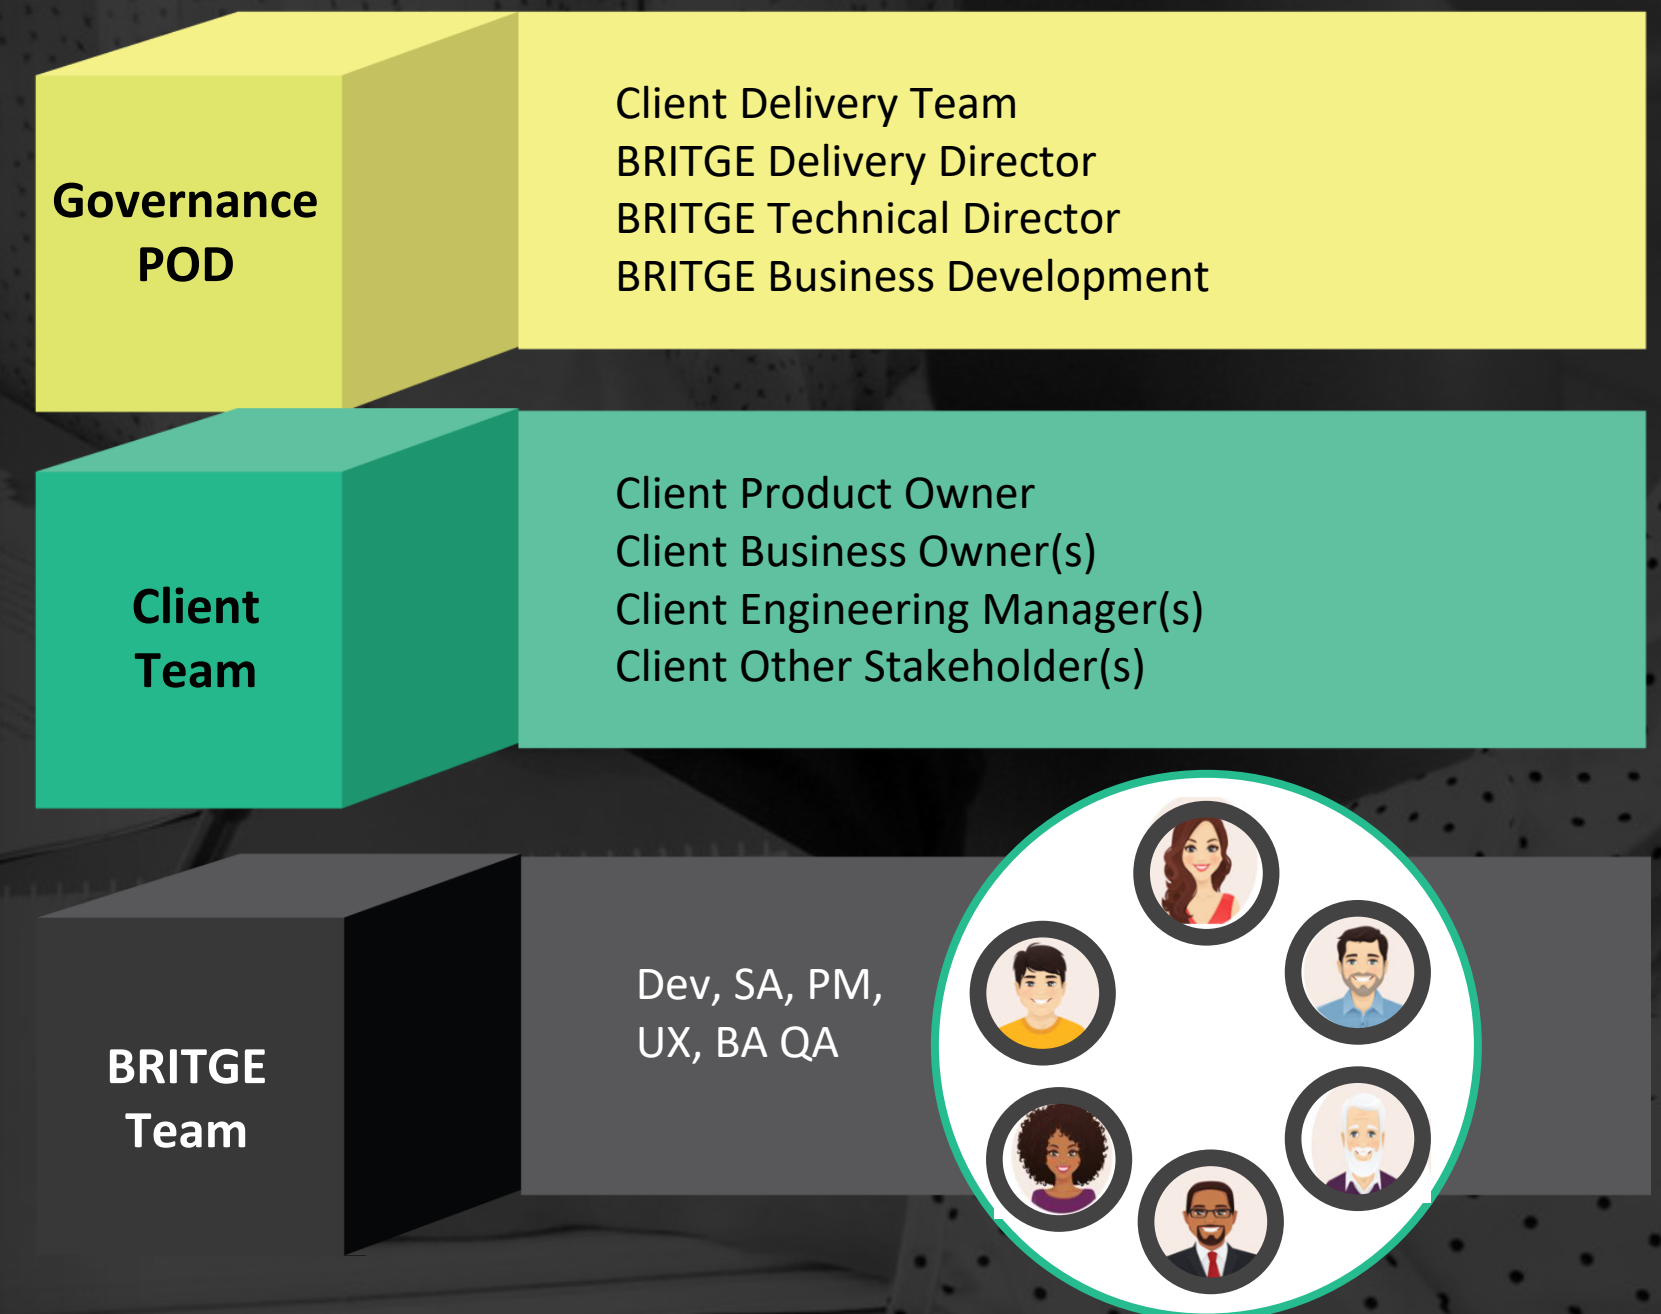

Agile Team with Blended Skills:

- Comprising more than three skilled individuals
- Self-organized to achieve strategic, creative, or production goals
- Drives excellence and growth while mitigating risks
- Assumes full responsibility for end-to-end delivery

From Agile PODs to Feature Teams

- Establishes an organic ecosystem fostering effective delivery and innovation
- Empowers teams to create, maintain, and evolve solutions, build features, products, or platforms
- Equipped with a core Lean/Agile mindset and associated competencies
- Measurement-driven evolution on engagement goals

The Governance Pod oversees the development of the Delivery Program responsible for executing various projects. Additionally, it creates the business environment and framework within which all Pods operate. Strategic direction, technical leadership, and oversight are provided to facilitate mid and long-term planning, ensuring collaboration and knowledge sharing across all development Pods